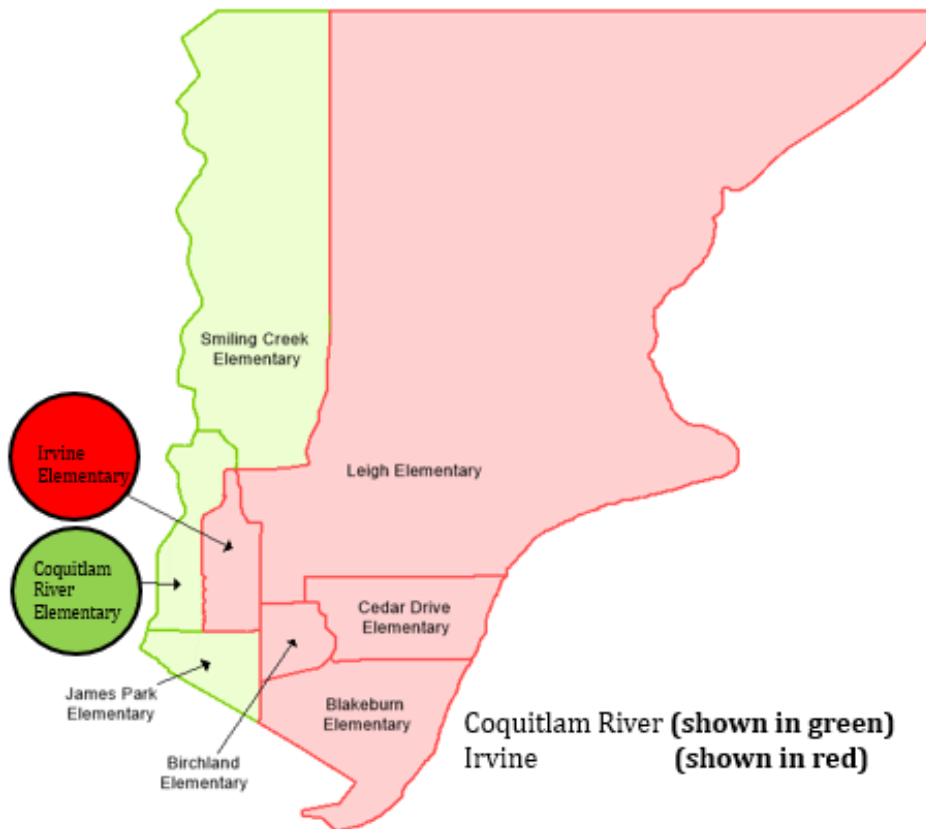

Early French Immersion Catchment Area Changes Announcement

November 25, 2020

As a part of the annual district-wide boundary review for School District # 43 (Coquitlam), elementary French Immersion catchment areas on the north side of the district were identified for proposed changes for the 2021-2022 school year. This is a continuation of our district's work to provide a sustainable French Immersion program within SD43. After surveying parents and staffs of affected neighbourhoods, consulting with partner groups and the French Advisory Committee, the district has made the decision to go forward with the changes.

New French Immersion Catchment Areas (Northeast Quadrant):

- Have French Immersion catchments split along English regular program catchment lines as shown in red and green below.
- Allows for creation of a French Immersion catchment area for both Coquitlam River and Irvine as they both have Kindergarten to Grade 5 programs.
- This change is only for new Kindergarten students beginning in 2021.

Early French Immersion Catchment Area Changes Announcement

New French Immersion Catchment Areas (Northwest Quadrant):

- Have French Immersion catchments split along English regular program catchment lines as shown in blue, purple, and yellow below.
- This change is only for new Kindergarten students beginning in 2021.

Panorama Heights (shown in blue)
Nestor (shown in purple)
Westwood (shown in yellow)

Early French Immersion Catchment Area Changes Announcement

Summary Chart (Northeast Quadrant):

Regular School Elementary Catchment	Current French Immersion Elementary Catchment	New French Immersion Elementary Catchment
Coquitlam River	Irvine*	Coquitlam River
James Park	Irvine*	Coquitlam River
Smiling Creek	Irvine*	Coquitlam River
Birchland	Irvine*	Irvine
Blakeburn	Irvine*	Irvine
Cedar Drive	Irvine*	Irvine
Irvine	Irvine*	Irvine
Leigh	Irvine*	Irvine