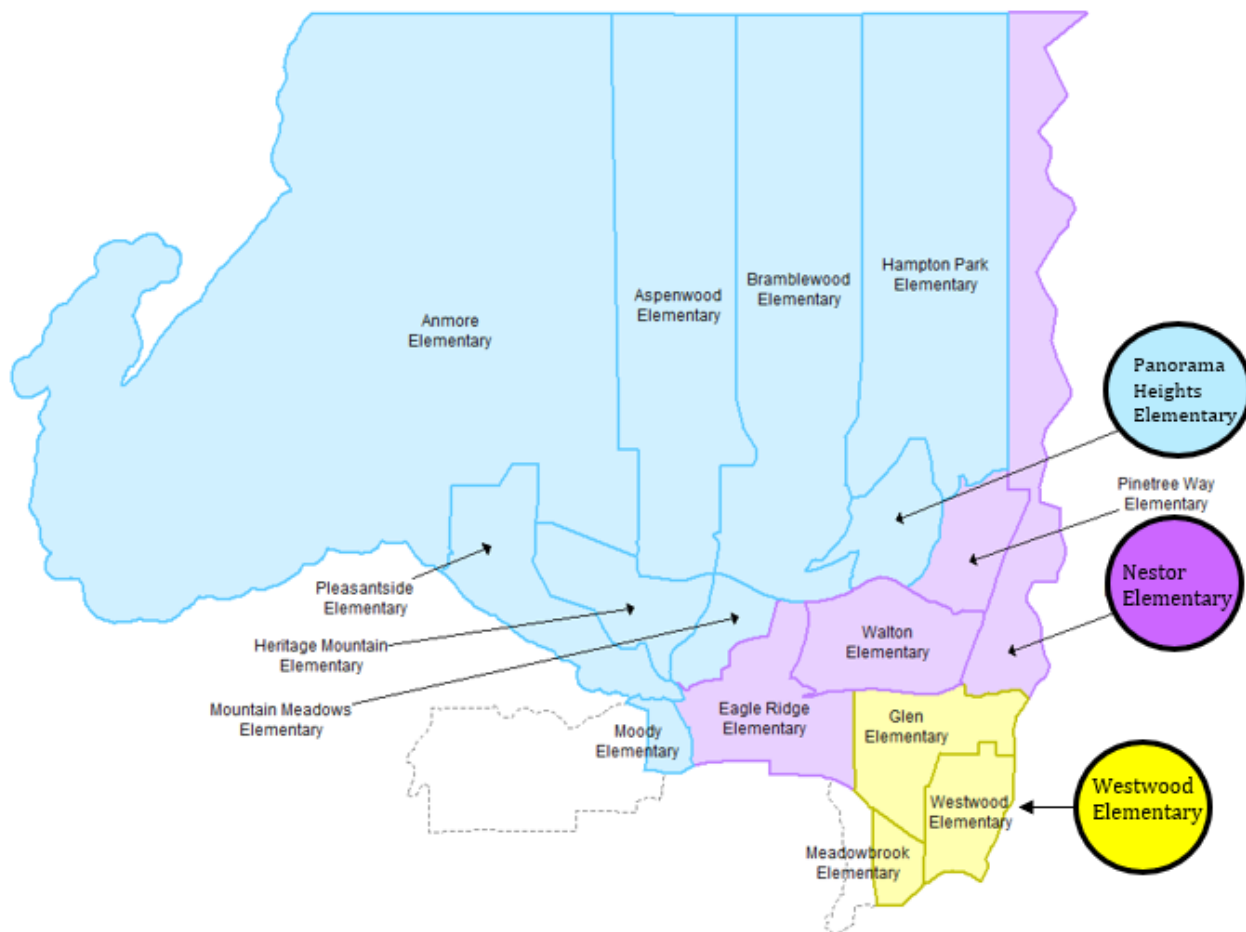

Early French Immersion Catchment Area Changes Announcement

November 25, 2020

As a part of the annual district-wide boundary review for School District # 43 (Coquitlam), elementary French Immersion catchment areas on the north side of the district were identified for proposed changes for the 2021-2022 school year. This is a continuation of our district's work to provide a sustainable French Immersion program within SD43. After surveying parents and staffs of affected neighbourhoods, consulting with partner groups and the French Advisory Committee, the district has made the decision to go forward with the changes.

New French Immersion Catchment Areas (Northeast Quadrant):

- Have French Immersion catchments split along English regular program catchment lines as shown in red and green below.
- Allows for creation of a French Immersion catchment area for both Coquitlam River and Irvine as they both have Kindergarten to Grade 5 programs.
- This change is only for new Kindergarten students beginning in 2021.

Early French Immersion Catchment Area Changes Announcement

New French Immersion Catchment Areas (Northwest Quadrant):

- Have French Immersion catchments split along English regular program catchment lines as shown in blue, purple, and yellow below.
- This change is only for new Kindergarten students beginning in 2021.

Panorama Heights (shown in blue)
Nestor (shown in purple)
Westwood (shown in yellow)

Early French Immersion Catchment Area Changes Announcement

Summary Chart (Northeast Quadrant):

Regular School Elementary Catchment	Current French Immersion Elementary Catchment	New French Immersion Elementary Catchment
Coquitlam River	Irvine*	Coquitlam River
James Park	Irvine*	Coquitlam River
Smiling Creek	Irvine*	Coquitlam River
Birchland	Irvine*	Irvine
Blakeburn	Irvine*	Irvine
Cedar Drive	Irvine*	Irvine
Irvine	Irvine*	Irvine
Leigh	Irvine*	Irvine